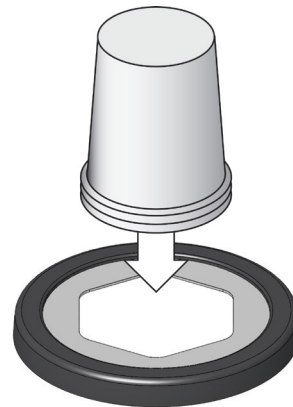

C2210C EZ-FIT® EURO CUP DISPENSER INSTALLATION INSTRUCTIONS

1. CUT HOLE IN COUNTER SURFACE

2. REMOVE TRIM RING TURNING COUNTER CLOCKWISE

3. SECURE CUP DISPENSER TO COUNTER WITH SUPPLIED SCREWS (#8 SCREWS)

4. SELECT PROPER SIZE GASKET FOR CUP (SEE TABLE ON BACK)

5. INSTALL GASKET OVER POSTS IN UNDERSIDE OF RING

6. REPLACE COVER RING WITH GASKET BY TURNING CLOCKWISE OVER MOUNTING RING UNTIL SECURE

7. LOAD CUPS THROUGH GASKET

REPLACEMENT PARTS & ACCESSORIES (see reverse side for replacement gaskets)

X22MT Black Mounting Ring (new low profile)
X22TR Black Trim Ring (new low profile)
C2215 Spring

C2203BK End Cap
C3426BK Cup Pusher

C2202SV Wire Cage for Surface Mount
C22XC Chrome Trim Ring

GASKET SIZING GUIDE

Approximate Cup Rim Diameter		Approximate Cup Size Range	Gasket Size	REPLACEMENT GASKET KITS		Quantity of Gaskets in Kit
minimum	maximum			Part Numbers		
				black	white	
2 7/8" (73mm)	3 1/8" (79mm)	6 oz (177mL) to 10 oz (296mL)	SMALL	XC2222SBK	XC2222S	3
3 1/8" (79mm)	3 3/8" (86mm)	8 oz (236mL) to 12 oz (355mL)	MEDIUM	XC2222MBK	XC2222M	3
3 1/2" (89mm)	3 5/8" (92mm)	12 oz (355mL) to 22 oz (650mL)	LARGE	XC2222LBK	XC2222L	3
3 3/4" (95mm)	3 7/8" (98mm)	18 oz (532mL) to 24 oz (709mL)	EXTRA LARGE	XC2222XLBK	XC2222XL	3
				XC2226 One each- Small, Medium, Large, Extra Large		4