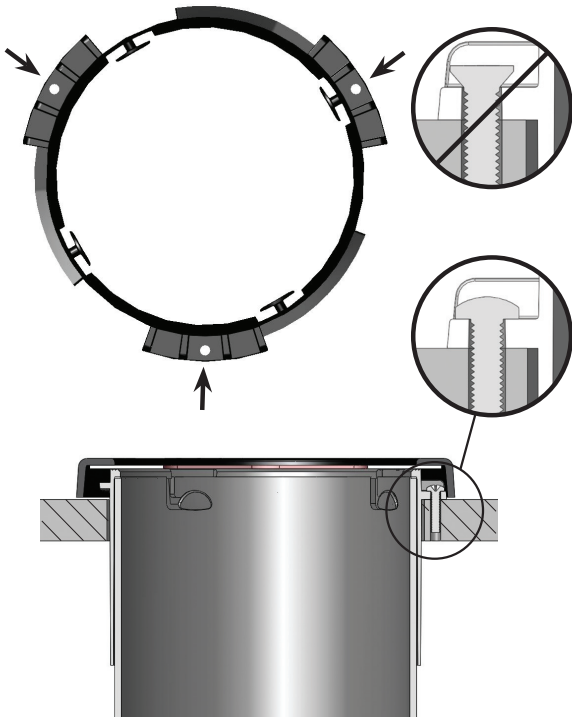

C2210C EZ-FIT® EURO CUP DISPENSER INSTALLATION INSTRUCTIONS

1. CUT HOLE IN COUNTER SURFACE

2. REMOVE TRIM RING TURNING COUNTER CLOCKWISE

3. SECURE CUP DISPENSER TO COUNTER WITH SUPPLIED SCREWS (#8 SCREWS)

4. SELECT PROPER SIZE GASKET FOR CUP (SEE TABLE ON BACK)

5. INSTALL GASKET OVER POSTS IN UNDERSIDE OF RING

6. REPLACE COVER RING WITH GASKET BY TURNING CLOCKWISE OVER MOUNTING RING UNTIL SECURE

7. LOAD CUPS THROUGH GASKET

C2202SV Wire Cage for Surface Mount
C22XC Chrome Trim Ring

GASKET SIZING GUIDE

Approximate Cup Rim Diameter		Approximate Cup Size Range	Gasket Size	REPLACEMENT GASKET KITS		Quantity of Gaskets in Kit
minimum	maximum			Part Numbers		
				black	white	
2 7/8" (73mm)	3 1/8" (79mm)	6 oz (177mL) to 10 oz (296mL)	SMALL	XC2222SBK	XC2222S	3
3 1/8" (79mm)	3 3/8" (86mm)	8 oz (236mL) to 12 oz (355mL)	MEDIUM	XC2222MBK	XC2222M	3
3 1/2" (89mm)	3 5/8" (92mm)	12 oz (355mL) to 22 oz (650mL)	LARGE	XC2222LBK	XC2222L	3
3 3/4" (95mm)	3 7/8" (98mm)	18 oz (532mL) to 24 oz (709mL)	EXTRA LARGE	XC2222XLBK	XC2222XL	3
				XC2226 One each- Small, Medium, Large, Extra Large		4

PLACE RIM OF CUP HERE

1. TURN CUP UPSIDE DOWN ON RULER, WITH WIDEST POINT OF RIM TOUCHING END OF RULER (BLACK DOT).

2. DETERMINE SIZE OF CUP RIM DIAMETER (S, M, L, XL) BASED ON PLACEMENT OF RIGHT SIDE OF CUP.