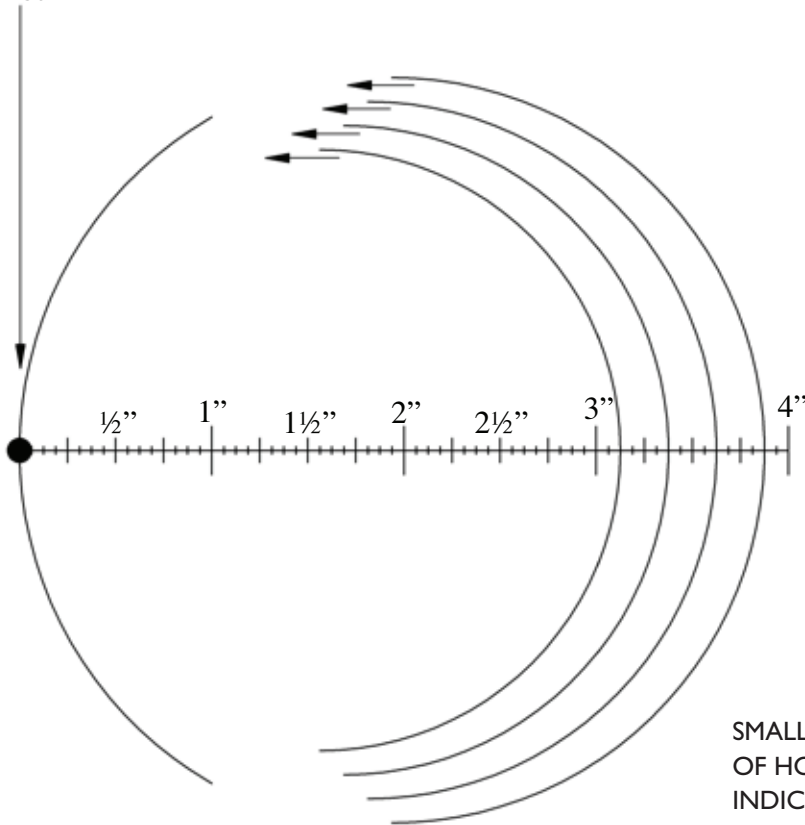

C2202SV Wire Cage for Surface Mount
C22XC Chrome Trim Ring

GASKET SIZING GUIDE

Approximate Cup Rim Diameter		Approximate Cup Size Range	Gasket Size	REPLACEMENT GASKET KITS		Quantity of Gaskets in Kit
minimum	maximum			Part Numbers		
				black	white	
2 7/8" (73mm)	3 1/8" (79mm)	6 oz (177mL) to 10 oz (296mL)	SMALL	XC2222SBK	XC2222S	3
3 1/8" (79mm)	3 3/8" (86mm)	8 oz (236mL) to 12 oz (355mL)	MEDIUM	XC2222MBK	XC2222M	3
3 1/2" (89mm)	3 5/8" (92mm)	12 oz (355mL) to 22 oz (650mL)	LARGE	XC2222LBK	XC2222L	3
3 3/4" (95mm)	3 7/8" (98mm)	18 oz (532mL) to 24 oz (709mL)	EXTRA LARGE	XC2222XLBK	XC2222XL	3
				XC2226 One each- Small, Medium, Large, Extra Large		4

PLACE RIM OF CUP HERE

1. TURN CUP UPSIDE DOWN ON RULER, WITH WIDEST POINT OF RIM TOUCHING END OF RULER (BLACK DOT).

2. DETERMINE SIZE OF CUP RIM DIAMETER (S, M, L, XL) BASED ON PLACEMENT OF RIGHT SIDE OF CUP.

3. USE GASKET FOR THAT SIZE.

SMALL GROUPING OF HOLES ON EDGE INDICATE GASKET SIZE (SEE CHART)