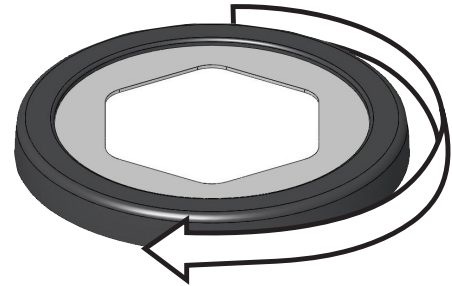

C2210C EZ-FIT® EURO CUP DISPENSER INSTALLATION INSTRUCTIONS

1. CUT HOLE IN COUNTER SURFACE

2. REMOVE TRIM RING TURNING COUNTER CLOCKWISE

3. SECURE CUP DISPENSER TO COUNTER WITH SUPPLIED SCREWS (#8 SCREWS)

4. SELECT PROPER SIZE GASKET FOR CUP (SEE TABLE ON BACK)

5. INSTALL GASKET OVER POSTS IN UNDERSIDE OF RING

6. REPLACE COVER RING WITH GASKET BY TURNING CLOCKWISE OVER MOUNTING RING UNTIL SECURE

7. LOAD CUPS THROUGH GASKET

C2202SV Wire Cage for Surface Mount
C22XC Chrome Trim Ring

GASKET SIZING GUIDE

Approximate Cup Rim Diameter		Approximate Cup Size Range	Gasket Size	REPLACEMENT GASKET KITS		Quantity of Gaskets in Kit
minimum	maximum			Part Numbers		
				black	white	
2 7/8" (73mm)	3 1/8" (79mm)	6 oz (177mL) to 10 oz (296mL)	SMALL	XC2222SBK	XC2222S	3
3 1/8" (79mm)	3 3/8" (86mm)	8 oz (236mL) to 12 oz (355mL)	MEDIUM	XC2222MBK	XC2222M	3
3 1/2" (89mm)	3 5/8" (92mm)	12 oz (355mL) to 22 oz (650mL)	LARGE	XC2222LBK	XC2222L	3
3 3/4" (95mm)	3 7/8" (98mm)	18 oz (532mL) to 24 oz (709mL)	EXTRA LARGE	XC2222XLBK	XC2222XL	3
				XC2226 One each- Small, Medium, Large, Extra Large		4

PLACE RIM OF CUP HERE

1. TURN CUP UPSIDE DOWN ON RULER, WITH WIDEST POINT OF RIM TOUCHING END OF RULER (BLACK DOT).

2. DETERMINE SIZE OF CUP RIM DIAMETER (S, M, L, XL) BASED ON PLACEMENT OF RIGHT SIDE OF CUP.