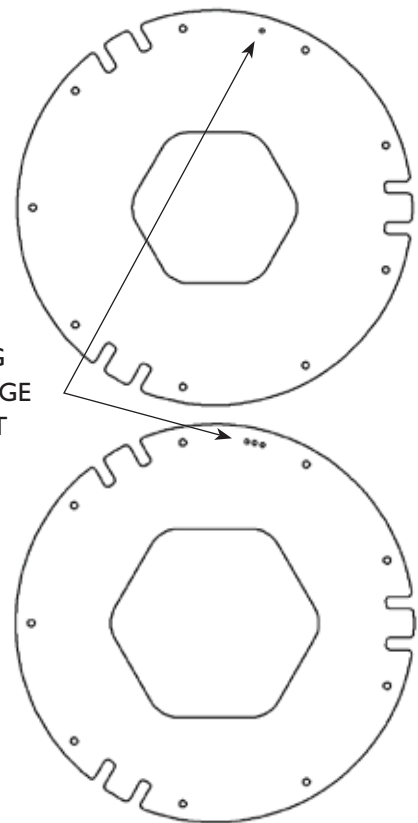

C2202SV Wire Cage for Surface Mount
C22XC Chrome Trim Ring

GASKET SIZING GUIDE

Approximate Cup Rim Diameter		Approximate Cup Size Range	Gasket Size	REPLACEMENT GASKET KITS		Quantity of Gaskets in Kit
minimum	maximum			Part Numbers		
				black	white	
2 7/8" (73mm)	3 1/8" (79mm)	6 oz (177mL) to 10 oz (296mL)	SMALL	XC2222SBK	XC2222S	3
3 1/8" (79mm)	3 3/8" (86mm)	8 oz (236mL) to 12 oz (355mL)	MEDIUM	XC2222MBK	XC2222M	3
3 1/2" (89mm)	3 5/8" (92mm)	12 oz (355mL) to 22 oz (650mL)	LARGE	XC2222LBK	XC2222L	3
3 3/4" (95mm)	3 7/8" (98mm)	18 oz (532mL) to 24 oz (709mL)	EXTRA LARGE	XC2222XLBK	XC2222XL	3
				XC2226 One each- Small, Medium, Large, Extra Large		4

PLACE RIM OF CUP HERE

1. TURN CUP UPSIDE DOWN ON RULER, WITH WIDEST POINT OF RIM TOUCHING END OF RULER (BLACK DOT).

2. DETERMINE SIZE OF CUP RIM DIAMETER (S, M, L, XL) BASED ON PLACEMENT OF RIGHT SIDE OF CUP.

3. USE GASKET FOR THAT SIZE.

SMALL GROUPING OF HOLES ON EDGE INDICATE GASKET SIZE (SEE CHART)

# OF HOLES	GASKET SIZE	PART #
°	SMALL	XC2222S/XC2222SBK
° °	MEDIUM	XC2222M/XC2222MBK
° ° °	LARGE	XC2222L/XC2222LBK
° ° ° °	EXTRA LARGE	XC2222XL/XC2222XLBK

San Jamar
Chef Revival
555 Koopman Lane
Elkhorn, Wisconsin 53121
USA
T: +1.262.723.6133
F: +1.262.723.4204
info@sjcr.com