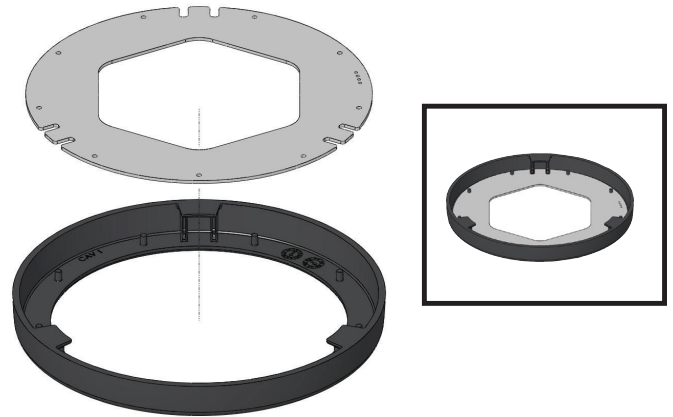

C2210C EZ-FIT® EURO CUP DISPENSER INSTALLATION INSTRUCTIONS

1. CUT HOLE IN COUNTER SURFACE

2. REMOVE TRIM RING TURNING COUNTER CLOCKWISE

3. SECURE CUP DISPENSER TO COUNTER WITH SUPPLIED SCREWS (#8 SCREWS)

4. SELECT PROPER SIZE GASKET FOR CUP (SEE TABLE ON BACK)

5. INSTALL GASKET OVER POSTS IN UNDERSIDE OF RING

6. REPLACE COVER RING WITH GASKET BY TURNING CLOCKWISE OVER MOUNTING RING UNTIL SECURE

7. LOAD CUPS THROUGH GASKET

REPLACEMENT PARTS & ACCESSORIES (see reverse side for replacement gaskets)

X22MT Black Mounting Ring (new low profile)
X22TR Black Trim Ring (new low profile)
C2215 Spring

C2203BK End Cap
C3426BK Cup Pusher

C2202SV Wire Cage for Surface Mount
C22XC Chrome Trim Ring

GASKET SIZING GUIDE

Approximate Cup Rim Diameter		Approximate Cup Size Range	Gasket Size	REPLACEMENT GASKET KITS		Quantity of Gaskets in Kit
minimum	maximum			Part Numbers		
				black	white	
2 7/8" (73mm)	3 1/8" (79mm)	6 oz (177mL) to 10 oz (296mL)	SMALL	XC2222SBK	XC2222S	3
3 1/8" (79mm)	3 3/8" (86mm)	8 oz (236mL) to 12 oz (355mL)	MEDIUM	XC2222MBK	XC2222M	3
3 1/2" (89mm)	3 5/8" (92mm)	12 oz (355mL) to 22 oz (650mL)	LARGE	XC2222LBK	XC2222L	3
3 3/4" (95mm)	3 7/8" (98mm)	18 oz (532mL) to 24 oz (709mL)	EXTRA LARGE	XC2222XLBK	XC2222XL	3
				XC2226 One each- Small, Medium, Large, Extra Large		4