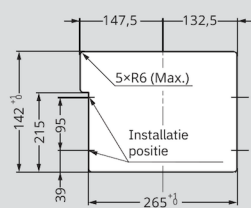

Montageopening

AZ-GD230-BL